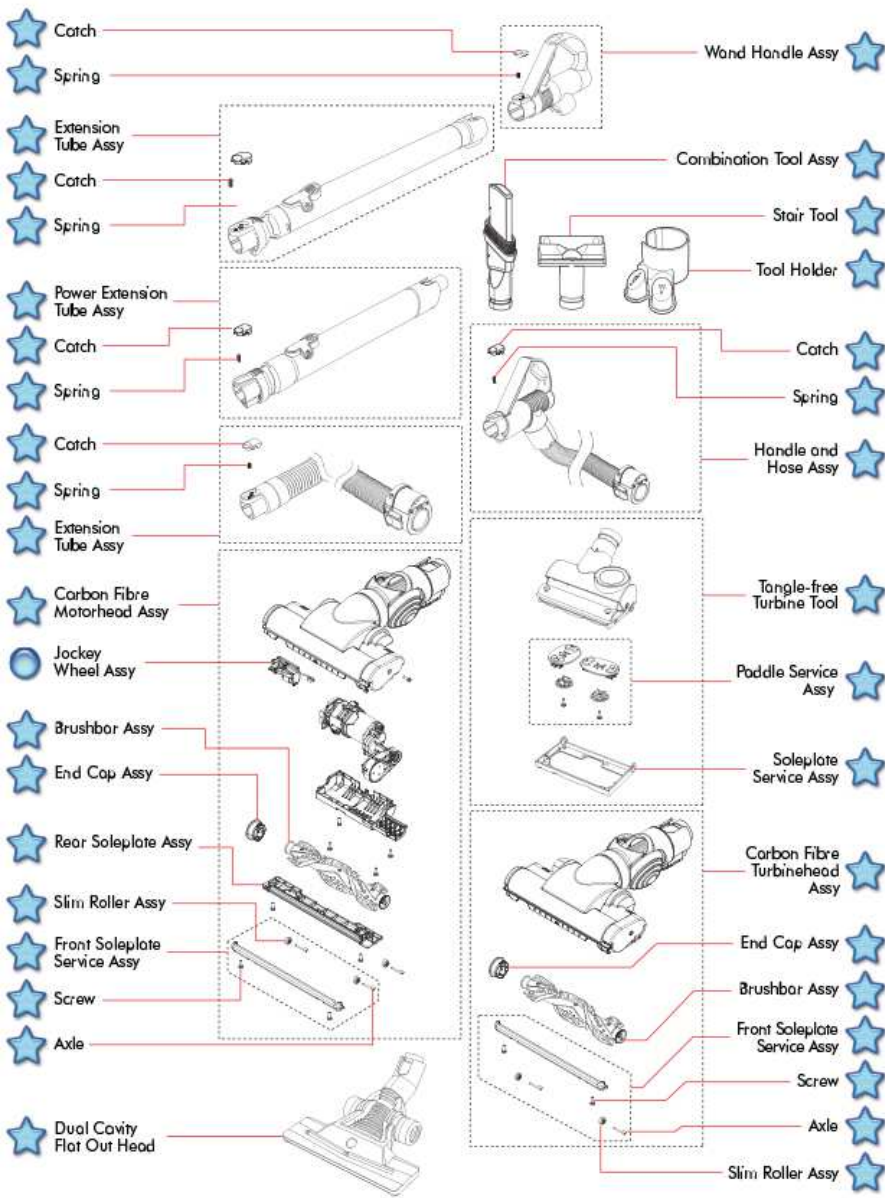

Key to Symbols	
Customer Fit Parts	★
Service/Refurb Fit Parts	●

Pre-filter Assy ★

★ Cyclone Assy

★ Bin Assy

**Key to Symbols**

Customer Fit Parts	★
Service/Refurb Fit Parts	●

**Key to Symbols**

- Customer Fit Parts (Blue Star)
- Service/Refurb Fit Parts (Blue Circle)