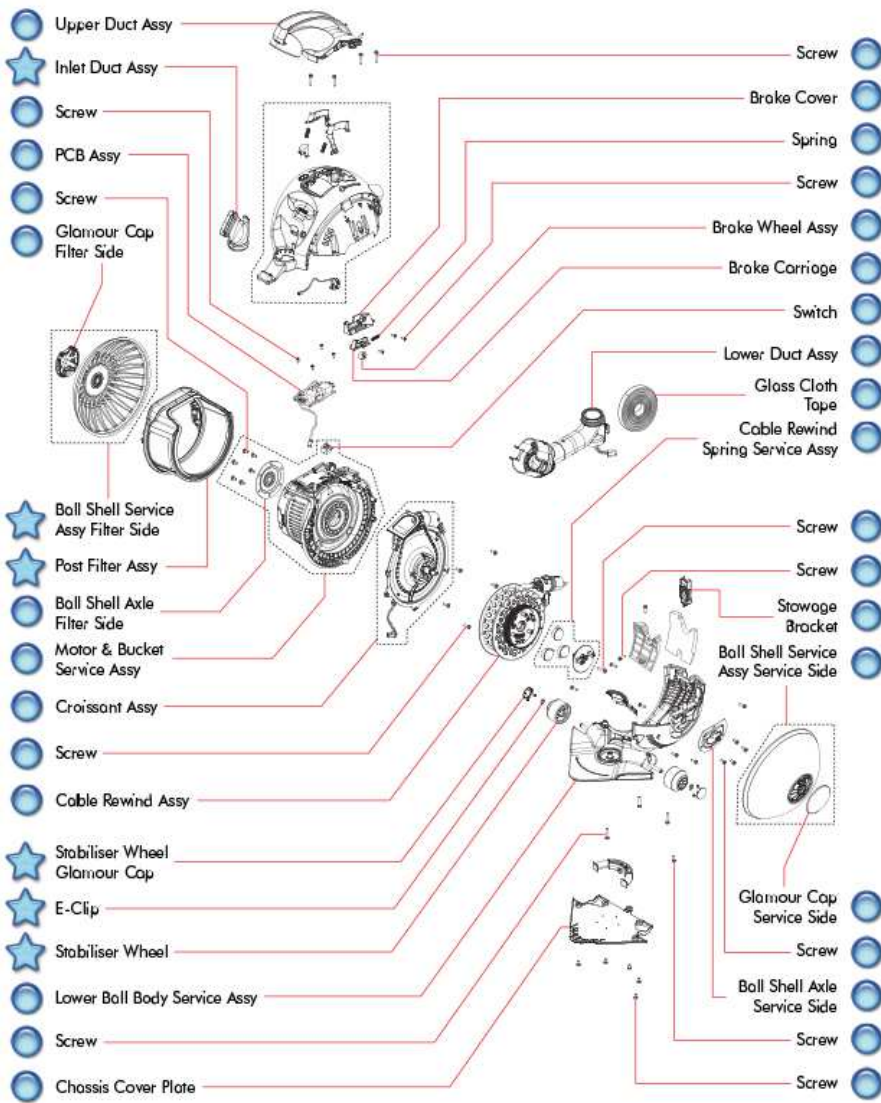

Key to Symbols	
Customer Fit Parts	★
Service/Refurb Fit Parts	●

Pre-filter Assy ★

★ Cyclone Assy

★ Bin Assy

**Key to Symbols**

Customer Fit Parts	★
Service/Refurb Fit Parts	●

**Key to Symbols**

- Customer Fit Parts (Blue Star)
- Service/Refurb Fit Parts (Blue Circle)