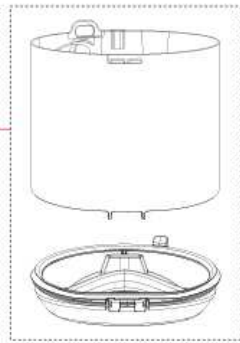

Key to Symbols	
Customer Fit Parts	★
Service/Refurb Fit Parts	●

Pre-filter Assy ★

★ Cyclone Assy

★ Bin Assy

**Key to Symbols**

Customer Fit Parts	★
Service/Refurb Fit Parts	●

**Key to Symbols**

- Customer Fit Parts (Blue Star)
- Service/Refurb Fit Parts (Blue Circle)