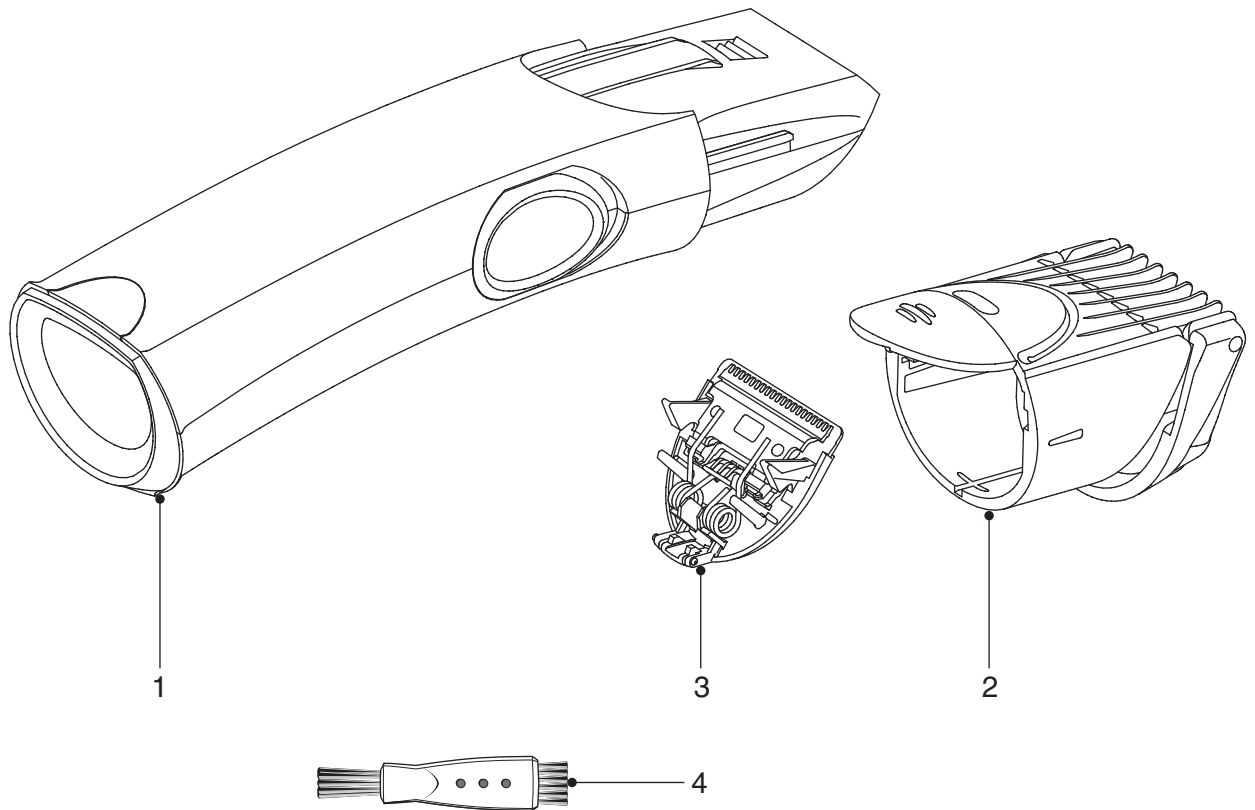

EXPLODED VIEW + PARTS LIST HQ-T 502

pos	description	service code
1	Assy HQ-T 502	4203 035 77380
2	Comb	4203 035 76390
3	Cutter	4822 690 10174
4	Cleaning brush	4822 479 30183

After the product has been repaired, it should function properly and has to meet the safety requirements as laid down and officially established at this moment.