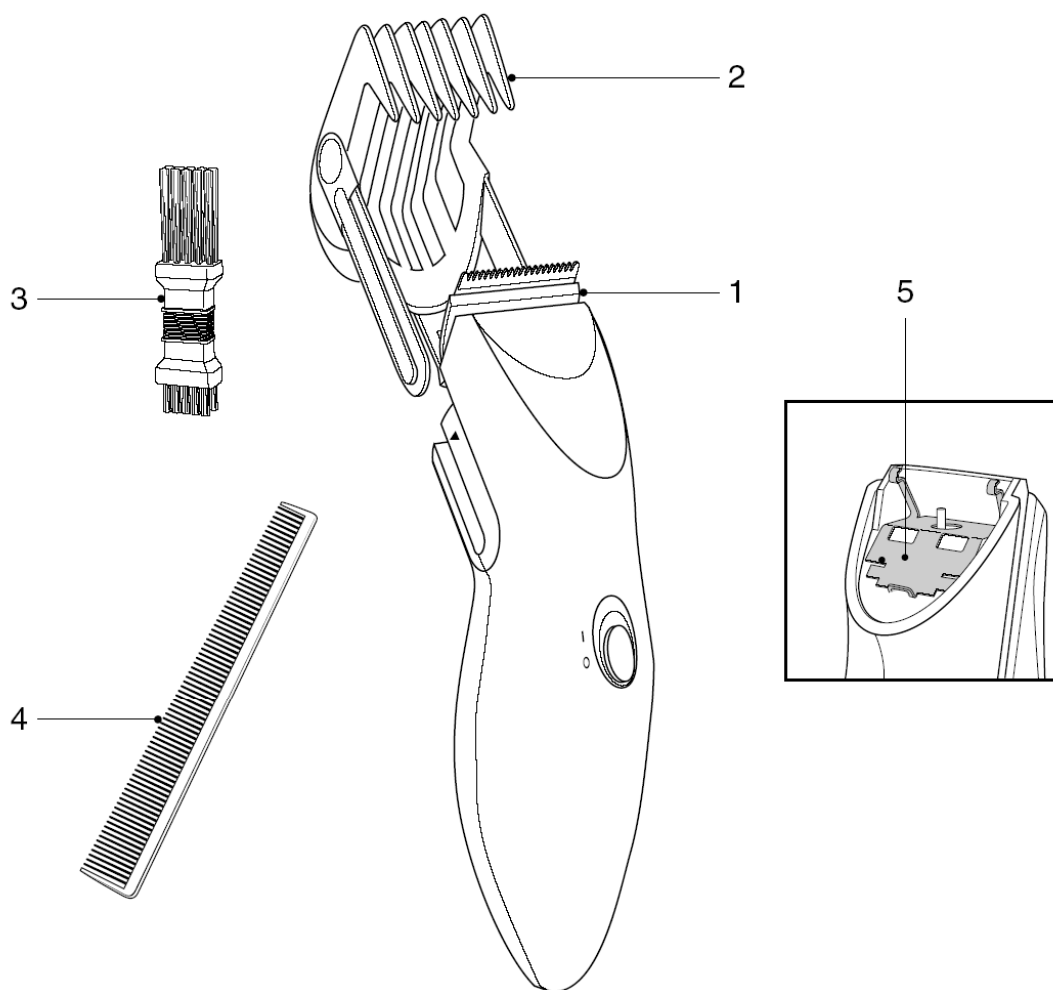

QC5002

Pos	Description	12NC
1	Cutter	4822 690 10212
2	Comb	4822 690 10203
3	Cleaning Brush	4822 479 30183
4	Styling Comb	4822 690 30433
5	Housing Clamp	4203 035 71061