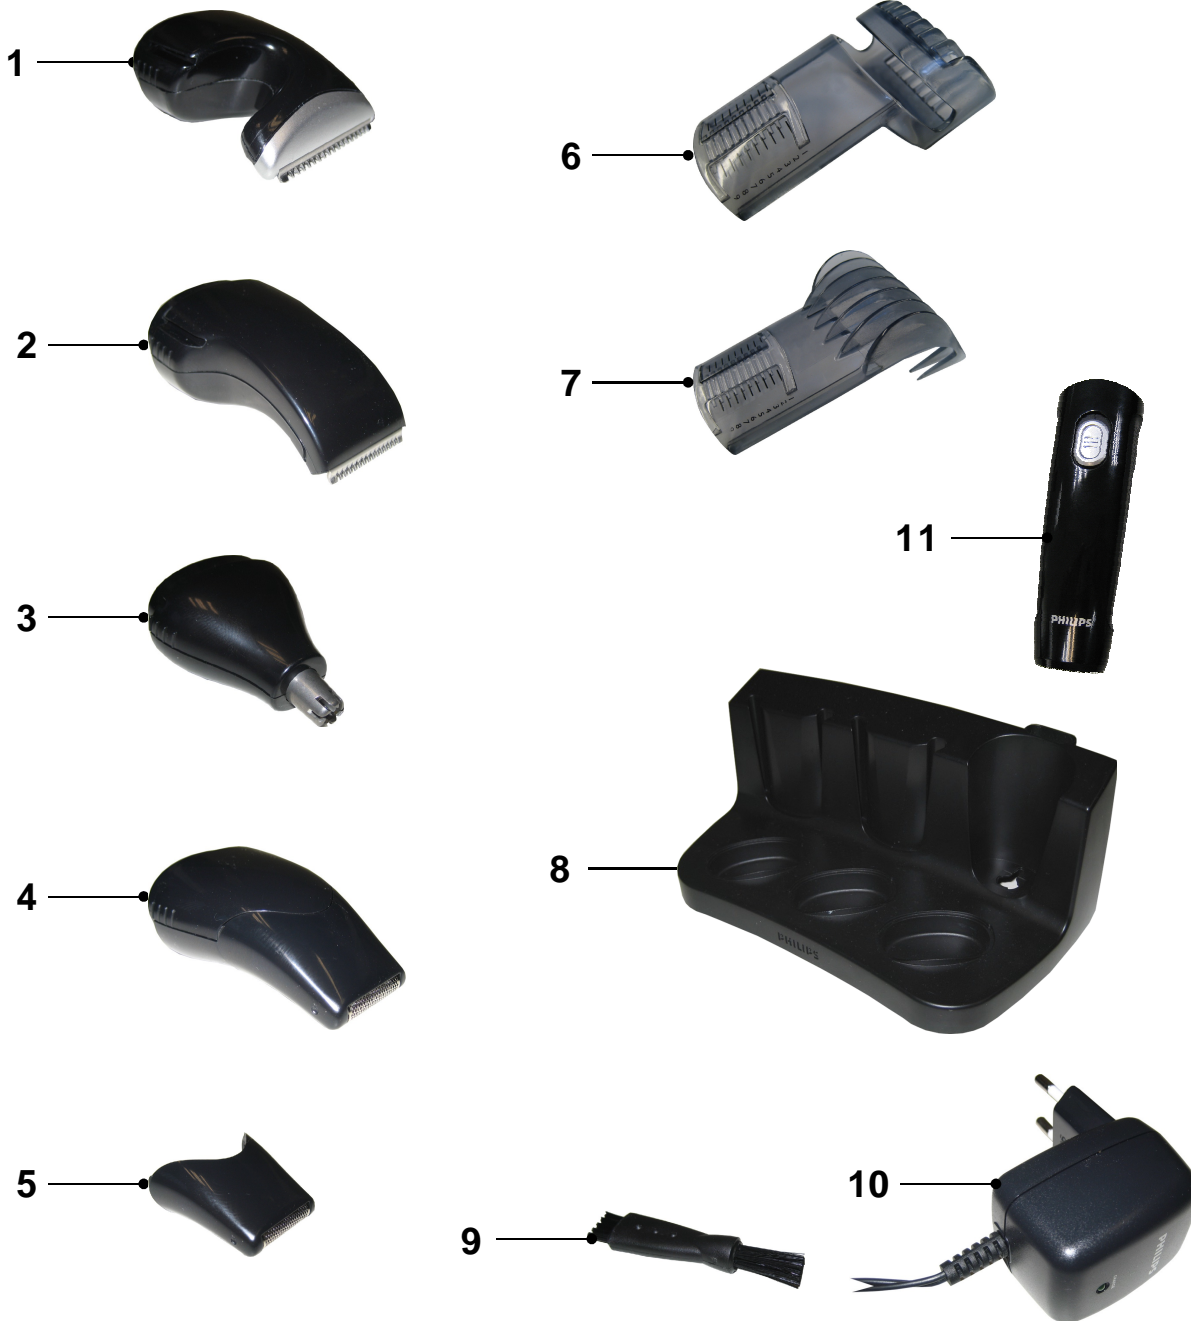

Service
Service
Service

QG3150

Philips Domestic Appliances and Personal Care

Service Manual

Precise and even trim

Revolutionary Micro Blade Technology for Maximum Precision

7 Attachments for unlimited style options

Superior Cutting

Hardened Inox steel blades for long life

Easy Cleaning

Attachments easy to clean under the tap

Features

9 lock-in length settings

Power system

Rechargeable: Cordless operation

Charging Time: 10 hours

Operating Time: 35 minutes

Cutting system

Maintenance free – No oil needed

QG3150

POS	12NC	DESCRIPTION
1	4203 035 83670	Trimmer attachment large
2	4203 035 83680	Trimmer attachment small
3	4203 035 83690	Nose Trimmer
4	4203 035 83700	Shaving attachment
5	4203 035 83710	Foil holder
6	4203 035 83720	Beardtrimmer comb
7	4203 035 83730	Hairclipper Comb

POS	12NC	DESCRIPTION
8	4203 035 83740	Stand
9	4822 479 30183	Cleaning Brush
10	4203 035 78390	Charger - EU
	4203 035 78400	Charger - GB
	4203 035 54870	Charger - BR
	4203 035 78410	Charger - CDN
	4203 035 52440	Charger - ARG
11	4203 035 86690	Motor Unit